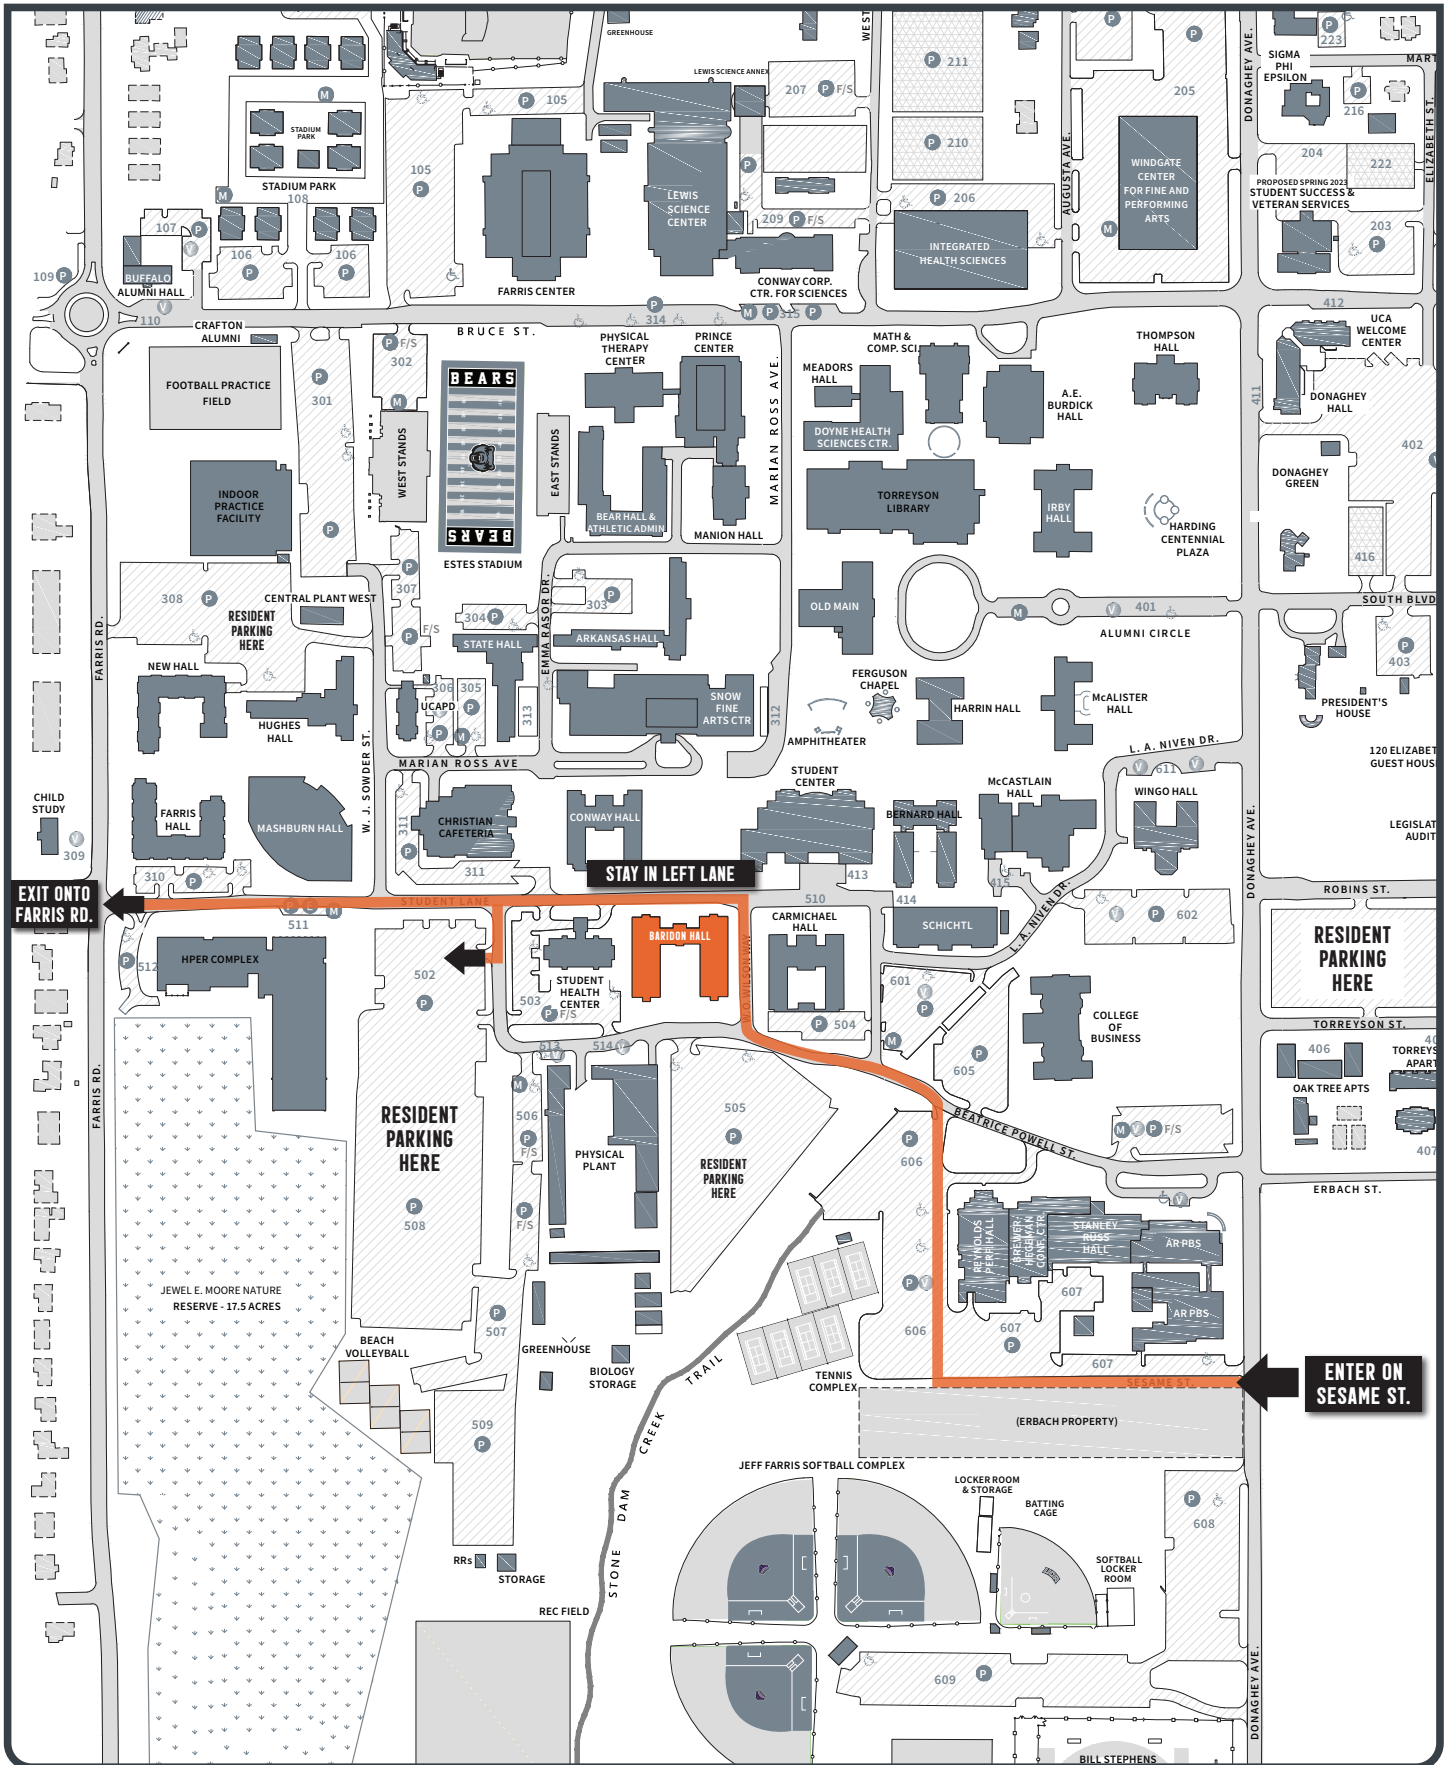

**LIVING LEARNING COMMUNITIES  
MOVE-IN DAY TRAFFIC MAP  
SUNDAY, AUGUST 16, 2026**

**MOVE-IN SHIFT  
8:00 AM - 10:30 AM**

**EDGE**  
@BARIDON

# LIVING LEARNING COMMUNITIES MOVE-IN DAY TRAFFIC MAP SUNDAY, AUGUST 16, 2026

## MOVE-IN SHIFT 2:00 PM - 4:30 PM

# BEARS

@ BEAR

**LIVING LEARNING COMMUNITIES  
MOVE-IN DAY TRAFFIC MAP  
SUNDAY, AUGUST 16, 2026**

**MOVE-IN SHIFT  
2:00 PM - 4:30 PM**

**HPAW**  
@ CONWAY