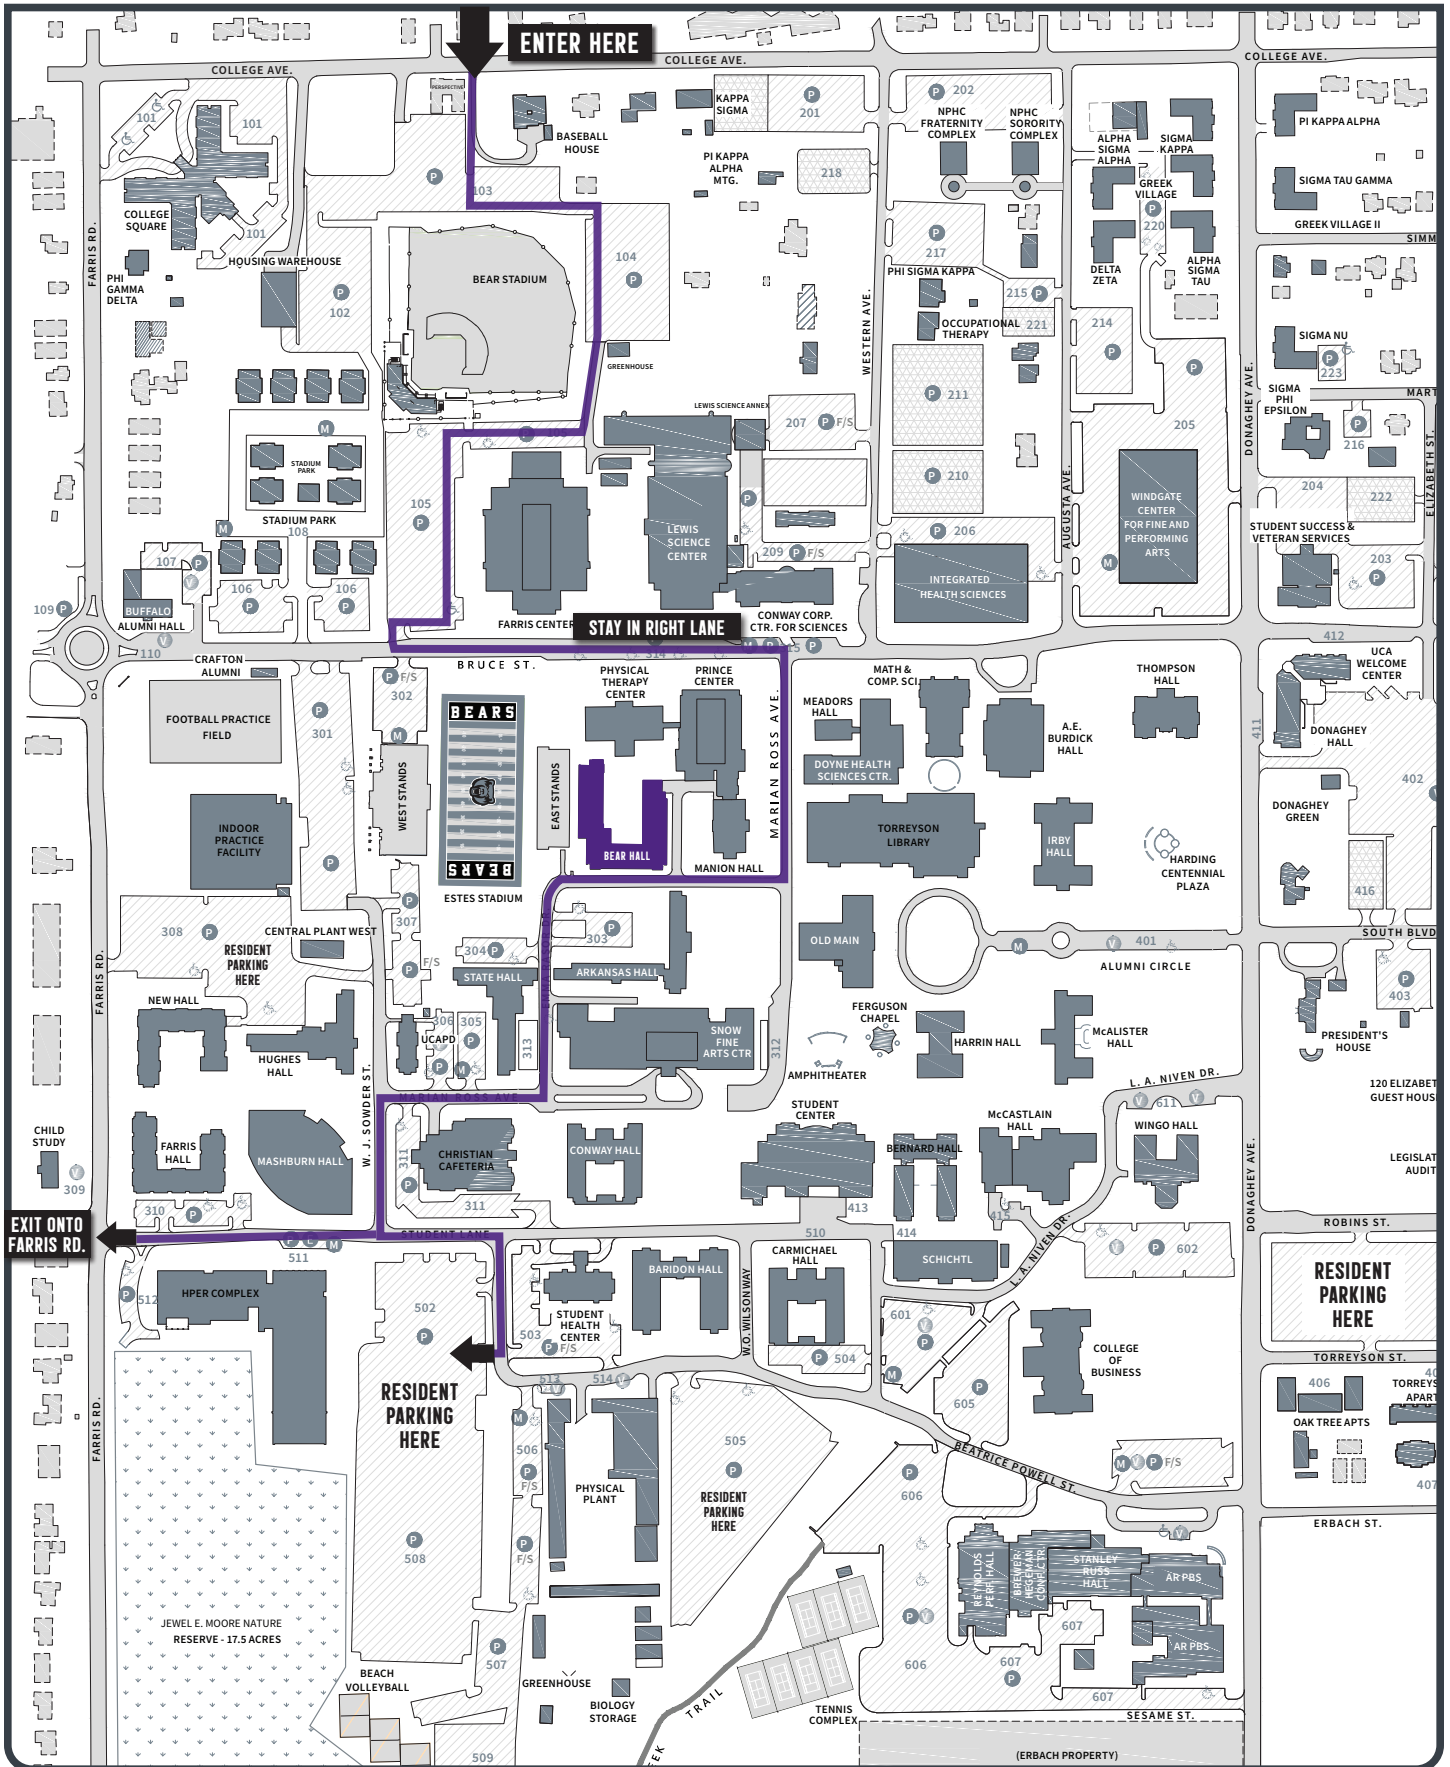

**LIVING LEARNING COMMUNITIES  
MOVE-IN DAY TRAFFIC MAP  
SUNDAY, AUGUST 16, 2026**

**MOVE-IN SHIFT  
8:00 AM - 10:30 AM**

**EDGE**  
@BARIDON

# LIVING LEARNING COMMUNITIES MOVE-IN DAY TRAFFIC MAP SUNDAY, AUGUST 16, 2026

## MOVE-IN SHIFT 2:00 PM - 4:30 PM

# BEARS

@ BEAR

**LIVING LEARNING COMMUNITIES  
MOVE-IN DAY TRAFFIC MAP  
SUNDAY, AUGUST 16, 2026**

**MOVE-IN SHIFT  
2:00 PM - 4:30 PM**

**HPAW**  
@ CONWAY